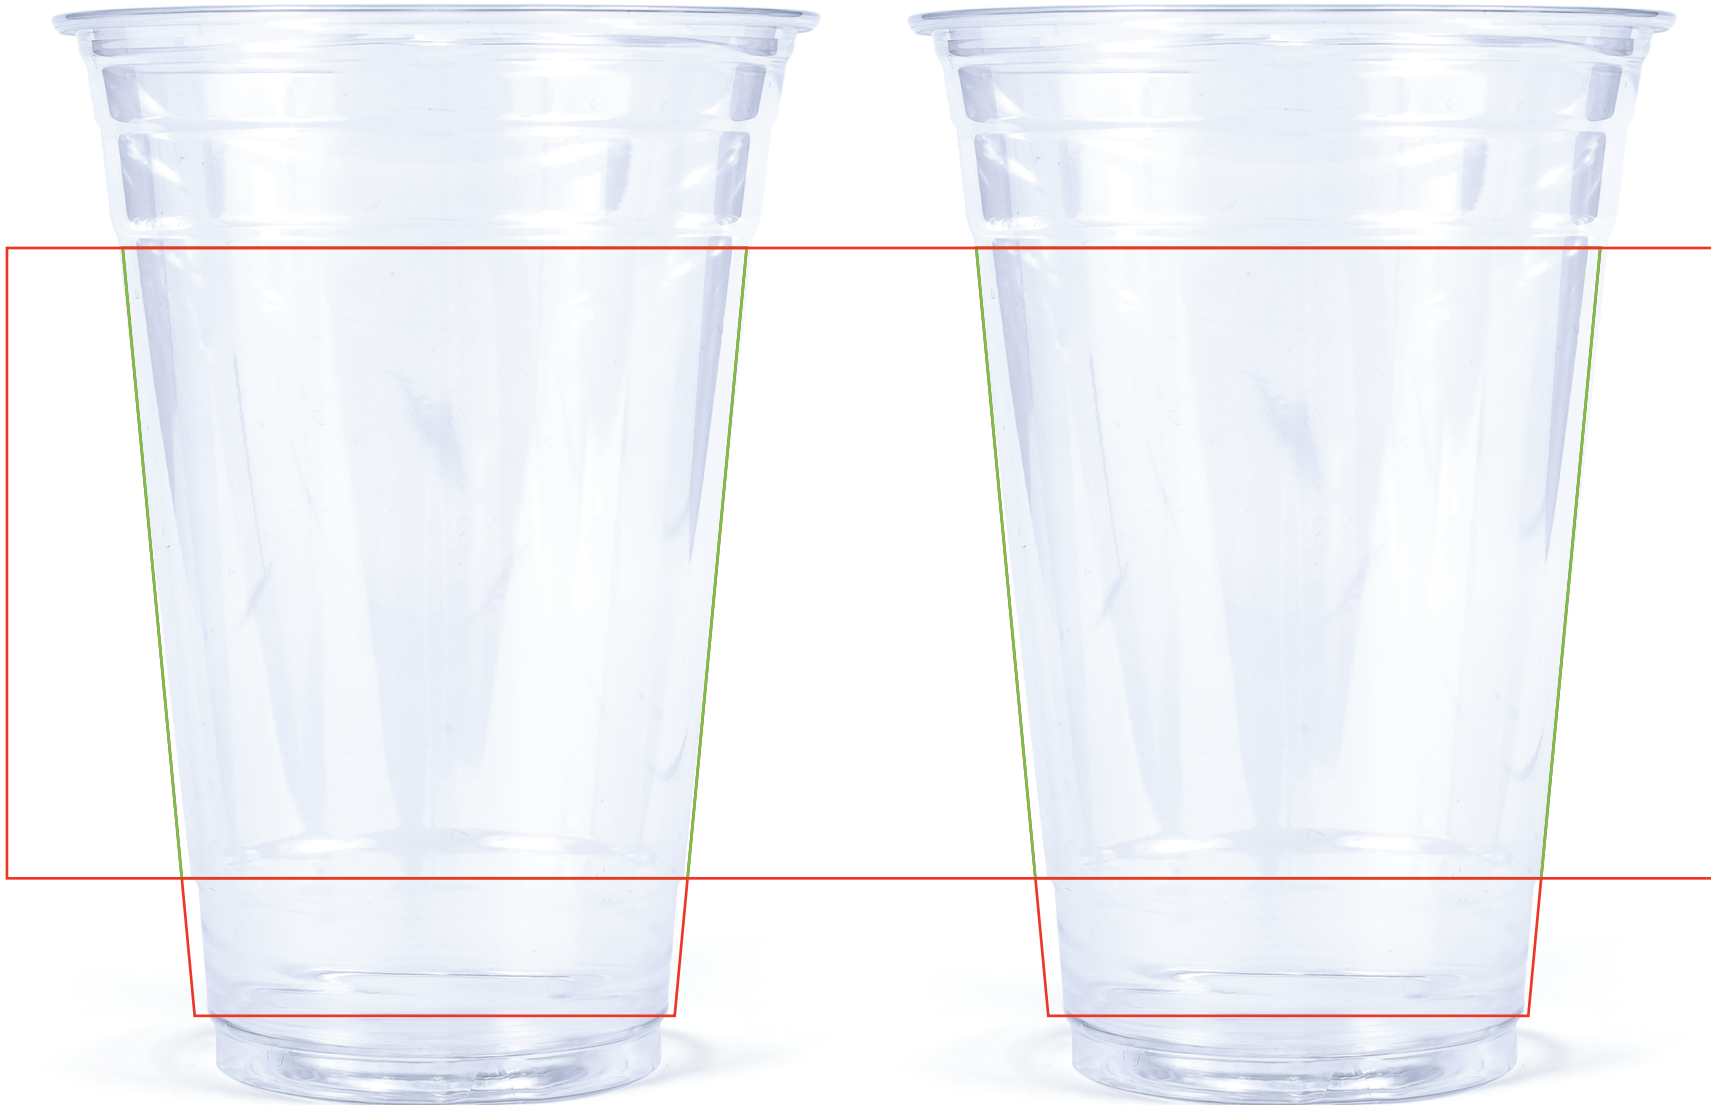

Art Concept Template
20oz RPET
Recycled Clear Plastic Cup

Printing Method:
CMYK - FULL COLOR

NOTE: Colors here are specified to match Pantone colors, and may appear different on screen or a personal printer. Certain colors will appear lighter once printed on final product.

FRONT

BACK

Full Wrap Print Area

Front & Back Print Area