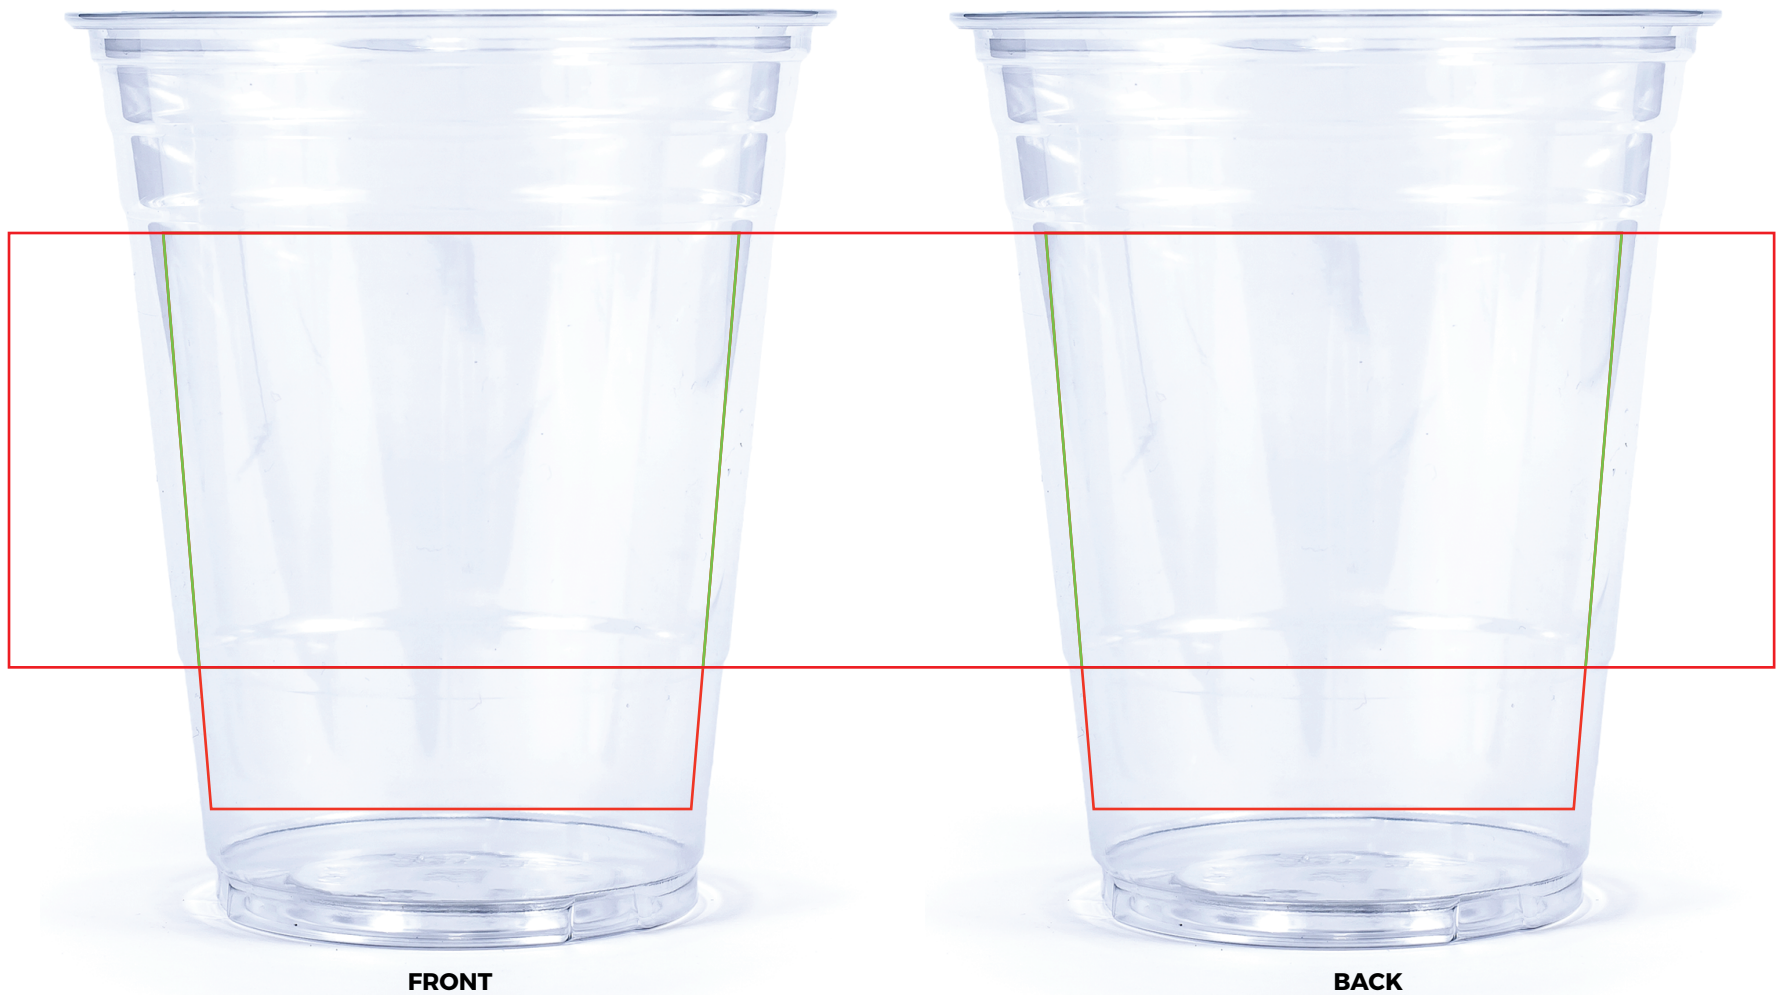

**Art Concept Template**  
16oz RPET  
Recycled Clear Plastic Cup

**Printing Method:**  
**CMYK - FULL COLOR**

**NOTE:** Colors here are specified to match Pantone colors, and may appear different on screen or a personal printer. Certain colors will appear lighter once printed on final product.

Full Wrap Print Area

Front & Back Print Area