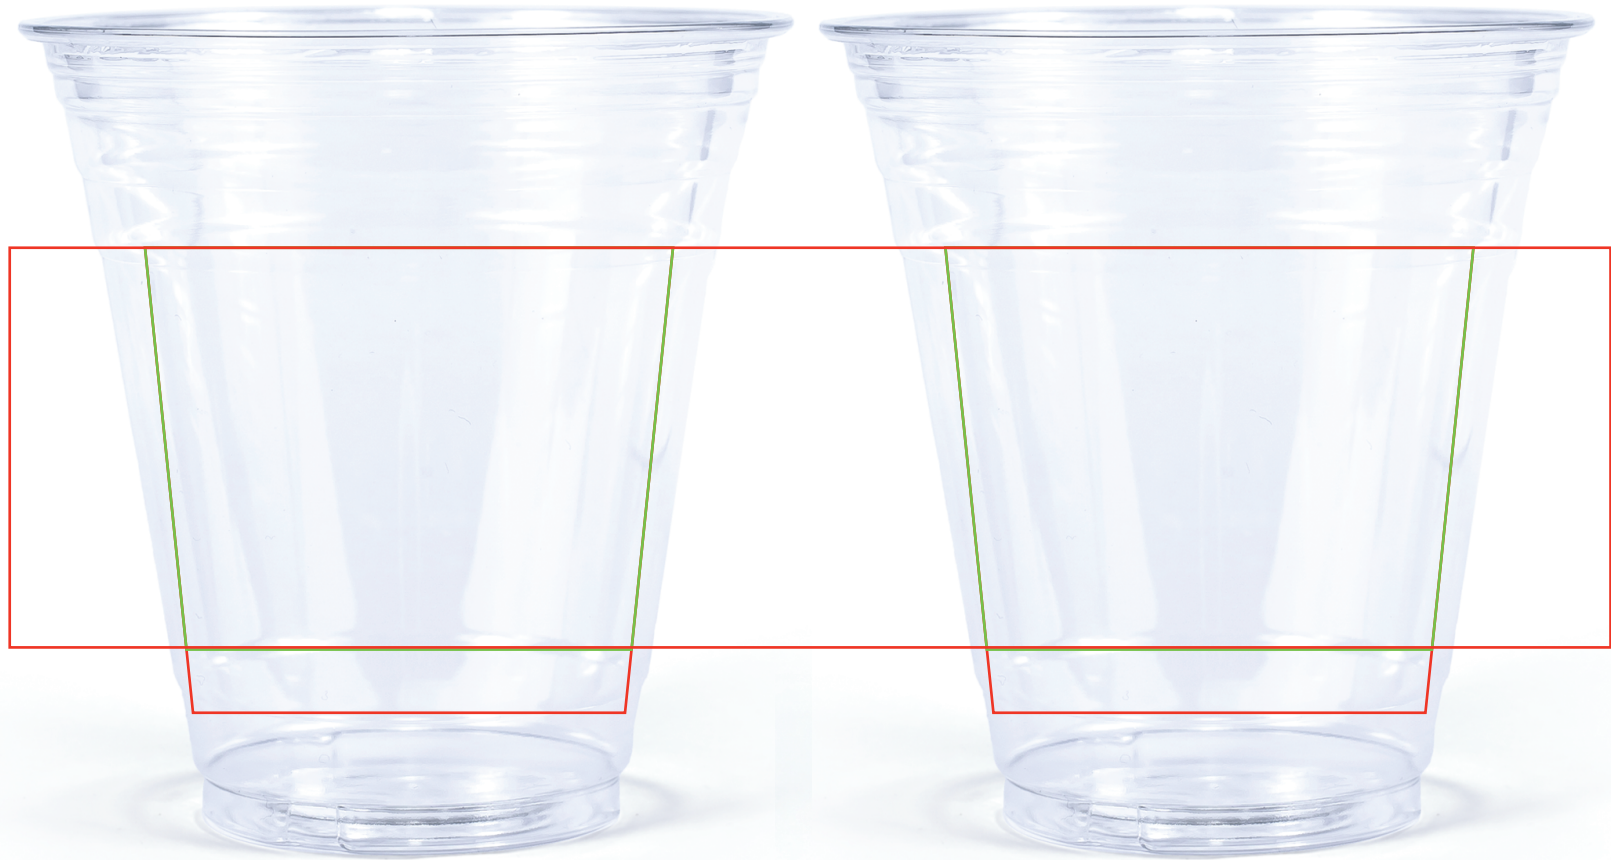

**Art Concept Template**  
12oz RPET  
Recycled Clear Plastic Cup

**Printing Method:**  
**CMYK - FULL COLOR**

**NOTE:** Colors here are specified to match Pantone colors, and may appear different on screen or a personal printer. Certain colors will appear lighter once printed on final product.

**FRONT**

**BACK**

Full Wrap Print Area

Front & Back Print Area